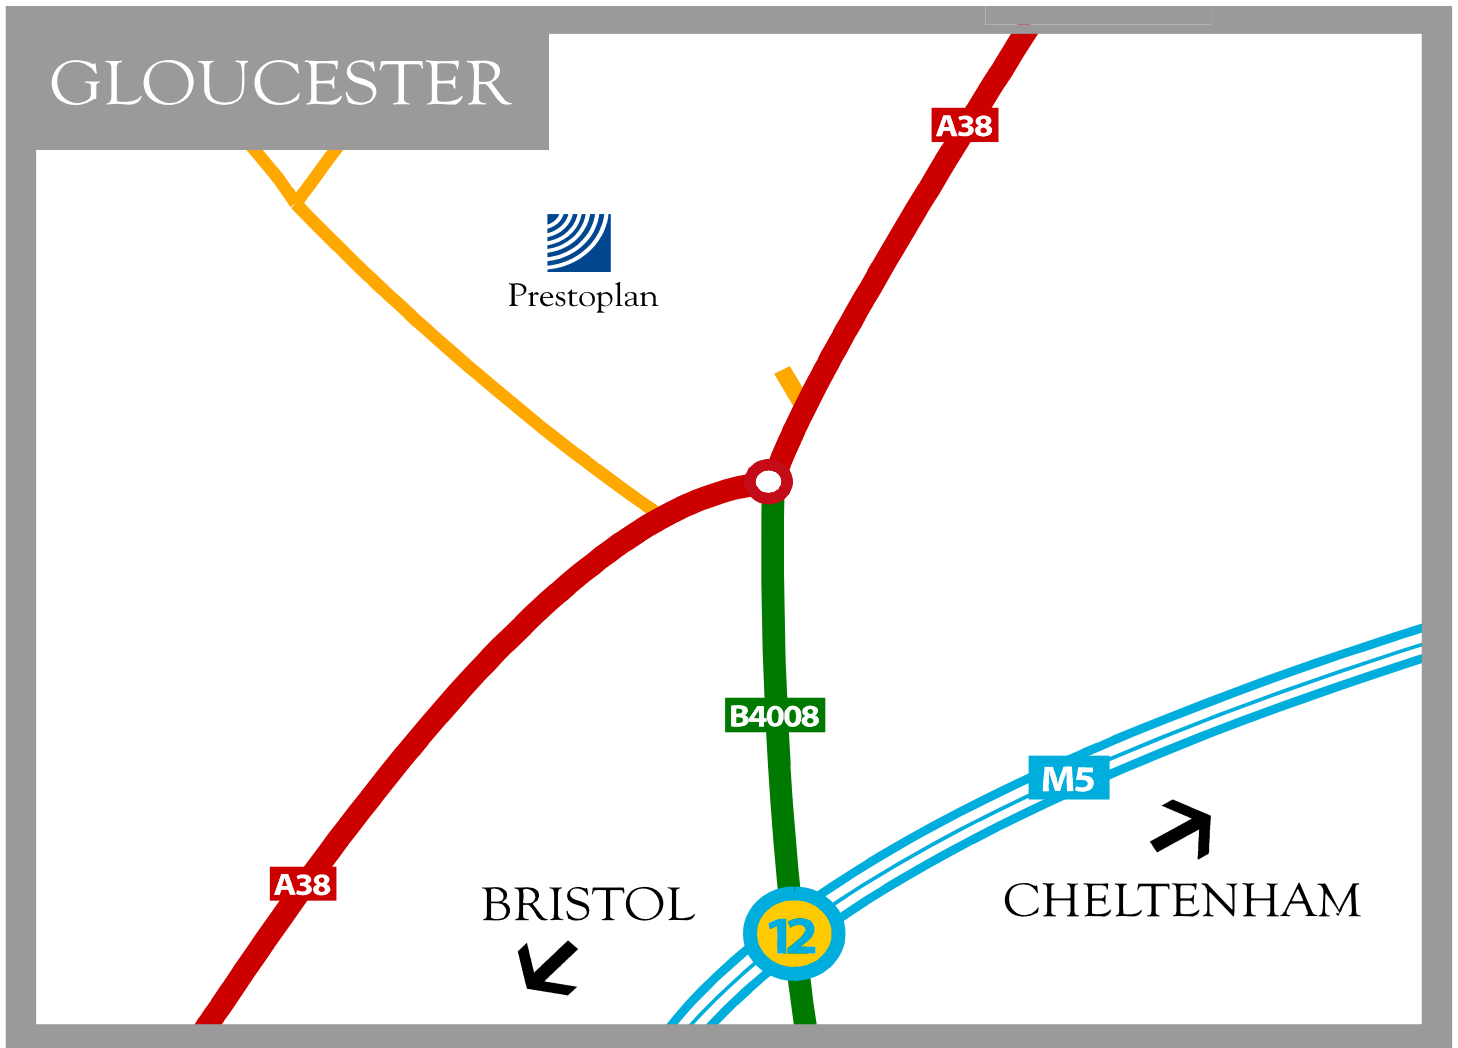

Prestoplan

Quedgeley West Trading Estate,
Bristol Road,
Hardwicke,
Gloucester GL2 4PA
Tel 0870 600 0077
Fax 01452 887960

Directions to Prestoplan Ltd – Quedgeley

From the North and South

Leave M5 at junction 12 and head for Gloucester on the A38. Follow the dual carriageway for approx 1/2 mile until reaching a roundabout with a BP Petrol Station and Mc Donald's on left hand side.

Take 2nd exit to A38 Quedgeley/Gloucester. Almost immediately take slip road into Quedgeley. West trading estate Prestoplan unit No 2.

From the factory to the M5

Leave the estate and turn left onto A38. In approximately 200 yards take the next slip road up hill keeping to right hand lane.

At the top turn sharp right and pass over A38. Follow road parallel to A38 until the roundabout is reached. Motorway is signposted from here.