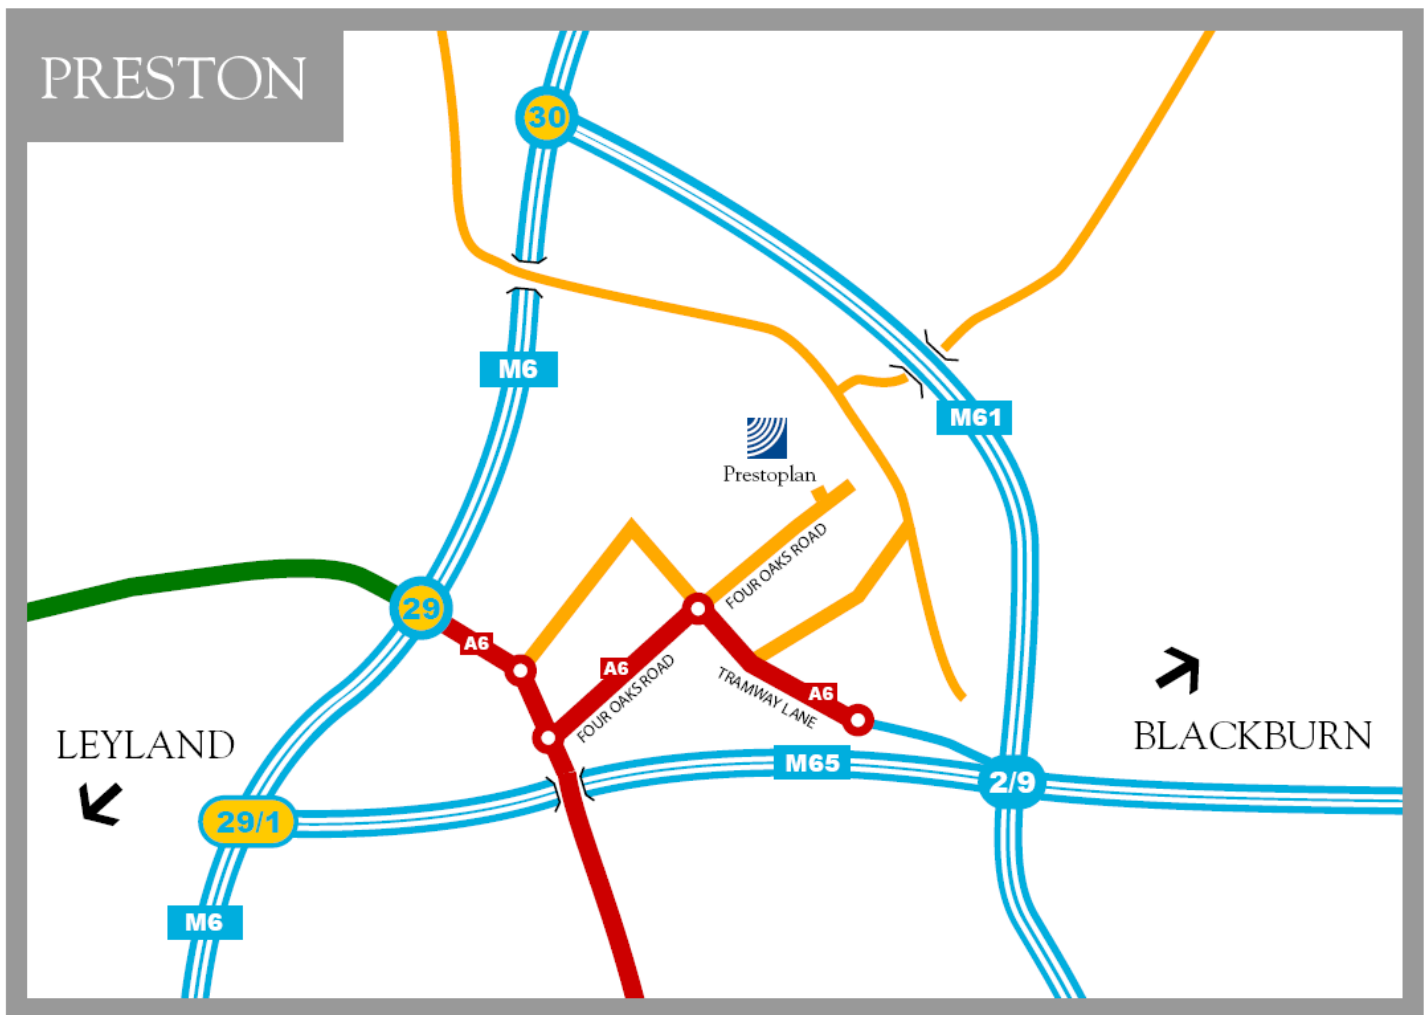

Prestoplan

Four Oaks Road,
Walton Summit Centre,
Preston PR5 8AP
Tel: (01772) 627373
Fax: (01772) 627575

Directions to Prestoplan Ltd - Preston

From the South

Leave motorway M6 at Exit 29/1, follow signs for Blackburn onto the M65.
Leave M65 by Exit 2, turn left at top of slip road and take first exit off the roundabout, signposted Walton Summit.
Go straight ahead at next roundabout (Eric Wright Construction building on your right) onto Tramway Lane and at next roundabout turn right.
This is Four Oaks Road. Prestoplan is at the very end of this road on the left.

From M61 South, take Exit 9 and at top of slip road turn left and take the second exit off the roundabout, signposted Walton Summit. Follow directions as above.

From the North

M6, take Exit 29 and turn left towards Chorley, the Novotel will be on your left. Go straight across the first roundabout and turn left at the next roundabout. This is Four Oaks Road. Continue on over one mini roundabout. Prestoplan can be found on the left at the end of Four Oaks Road.

From M61 North, take Exit 9, turn right at the top of the slip road and take the fourth exit off the roundabout, signposted Walton Summit. Follow directions as in second paragraph.