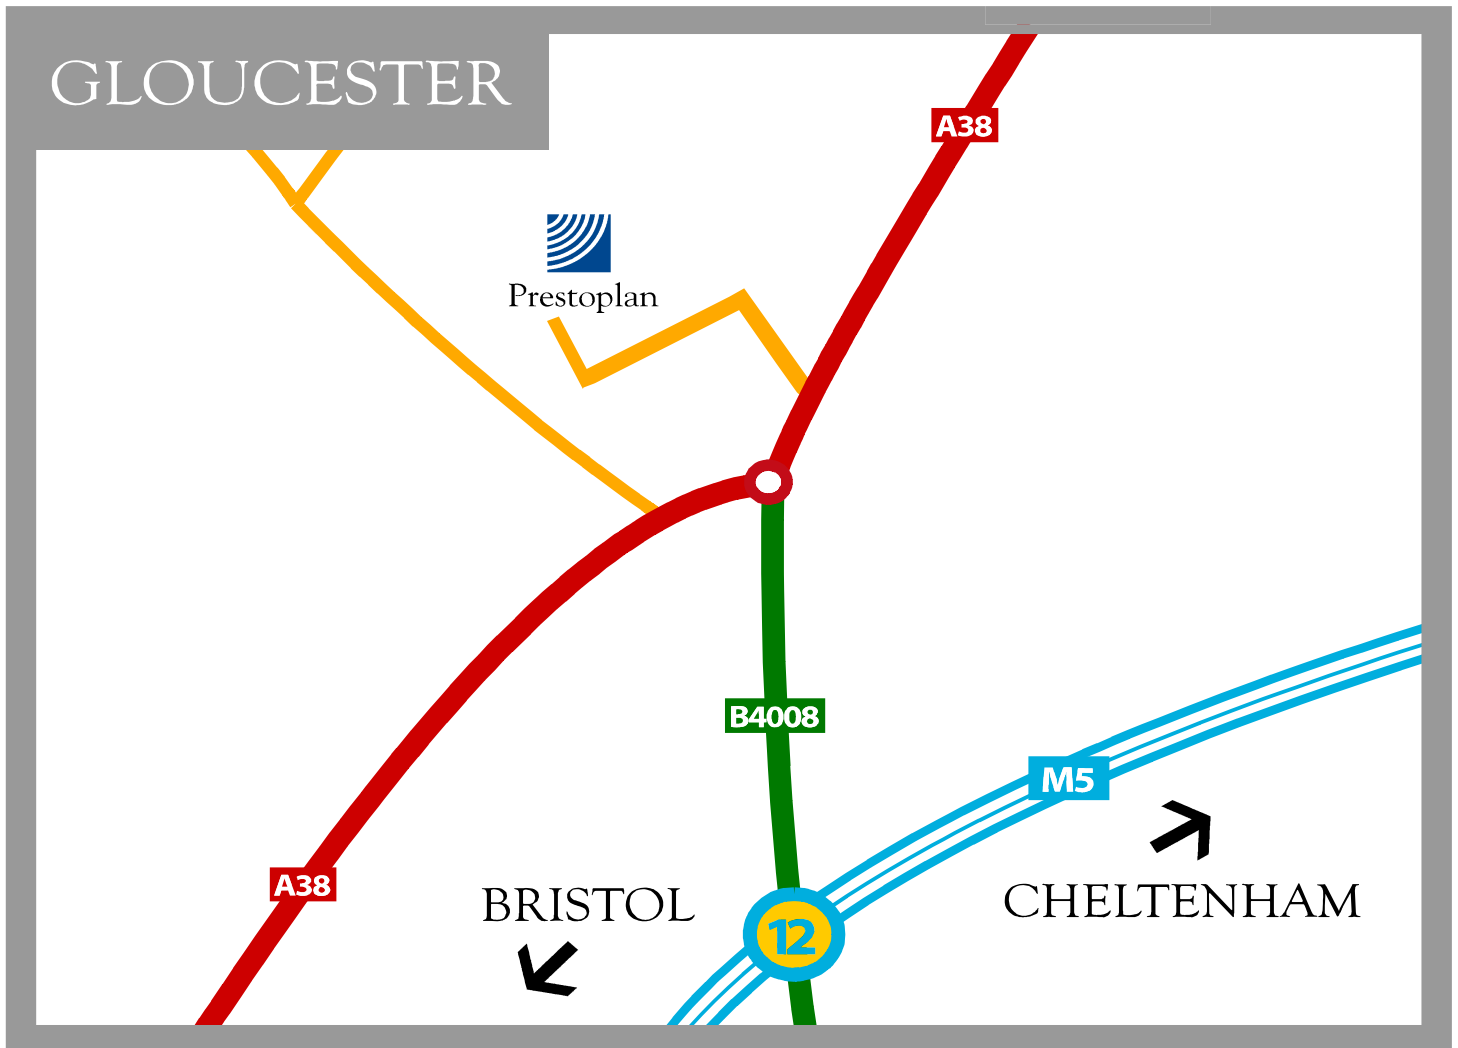

Prestoplan

Quedgeley West Business Park,  
Bristol Road,  
Hardwicke,  
Gloucester GL2 4PA  
Tel 0870 600 0077  
Fax 01452 887960

#### Directions to Prestoplan Ltd – Quedgeley

##### From the North and South

Leave M5 at junction 12 and head for Gloucester on the A38.  
Follow the dual carriageway for approx 1/2 mile until reaching a roundabout with a BP Petrol Station and Mc Donald's on left hand side.  
Take 2nd exit to A38 Quedgeley/Gloucester. Almost immediately take slip road into Quedgeley West Business Park.  
Take first left and first right to Prestoplan office.

##### From the factory to the M5

Leave the estate and turn left onto A38  
In approximately 200 yards take the next slip road up hill keeping to right hand lane.  
At the top turn sharp right and pass over A38. Follow road parallel to A38 until the roundabout is reached. Motorway is signposted from here.